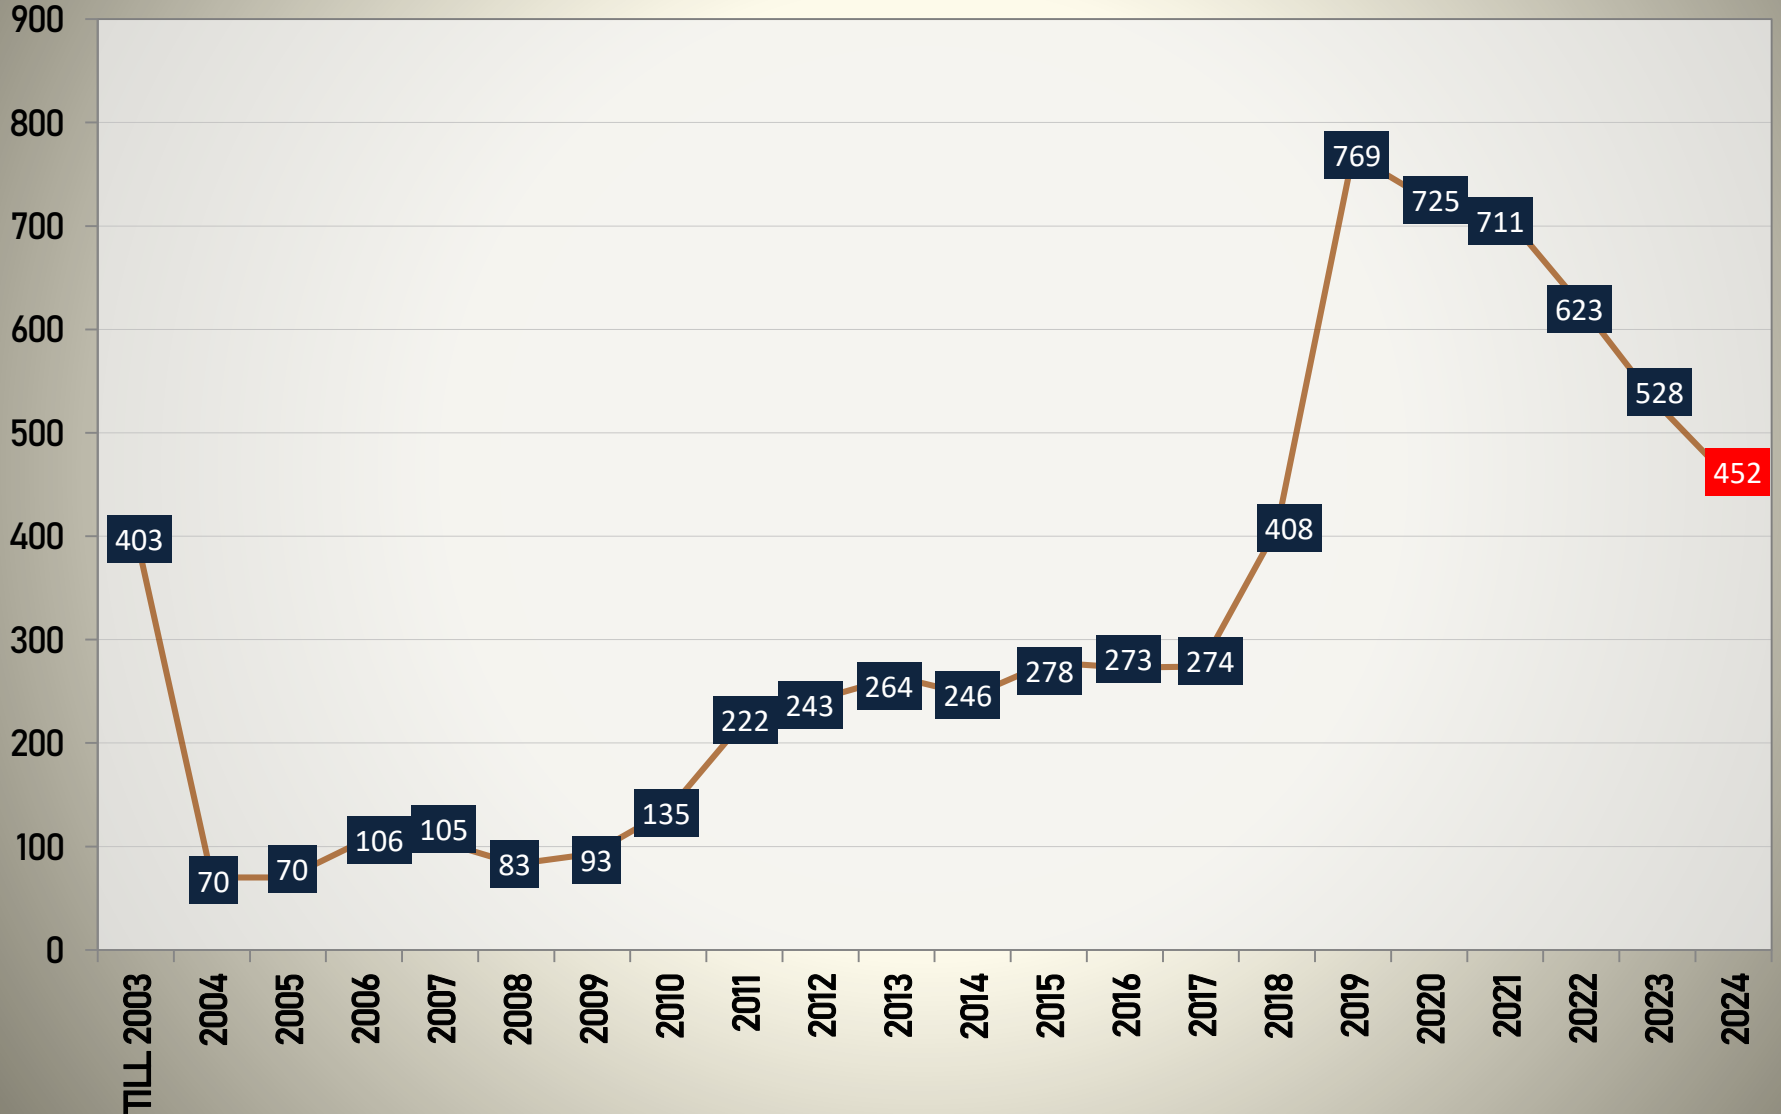

PUBLICATION DETAILS IN GOOGLE SCHOLAR (1986-Dec 2024)

YEAR	PUBLICATIONS
1986-2003	402
2004	79
2005	77
2006	120
2007	132
2008	107
2009	125
2010	207
2011	362
2012	434
2013	474
2014	454
2015	478
2016	593
2017	575
2018	809
2019	1096
2020	1180
2021	986
2022	894
2023	752
2024*	648

SCOPUS: PUBLICATION DETAILS (1986-Dec 2024)

SCOPUS PUBLICATION TREND